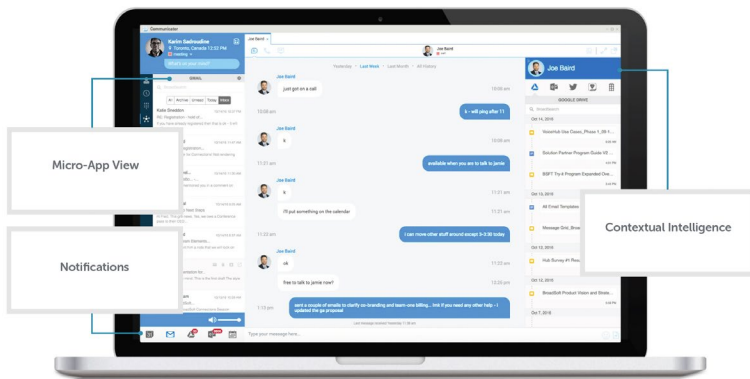

Additional Benefits

SOLVE PROBLEMS IN REAL TIME

91% IT executives see improved collaboration after UC is implemented. Need to collaborate with colleagues or customers on the fly? TrueUC makes it easy to get on a call, screenshare, video conference and share files with anytime, anyplace meeting rooms.*

ONE STOP SHOP

88% of UC buyers report significantly faster problem resolution. MetTel's platform delivers a completely integrated communication solution with a single bill for all mobility, Cloud PBX, UC, SD-WAN, Wi-Fi services, and more.

Road Warrior Bundles

Combine TrueUC with your mobile device of choice to achieve a completely mobile workspace.

SAMSUNG DeX

- Galaxy S9
- Keyboard
- Mouse
- Monitor (optional)

iOS

- iPad Pro
- Keyboard
- AirPods

ANDROID

- Galaxy tablet
- Keyboard
- Headphones

*Web meetings are not available in Xpress version.

More Features

SMART FILTERS

Everything you've shared with a contact in email and calendar is dynamically displayed while you're communicating, bringing relevance and context to your conversations and removing the chaos of app switching and searching for files.

MOBILE MANAGEMENT

MetTel MDM creates a single vendor for complete endpoint management, with a single portal and single help desk and always achieves the biggest cost-savings with our extended lower plan rates across the board.

SMS DESK PHONE MESSAGING

Receive text messages sent to your desk phone number; read and reply to your messages right from the app. One number connects all forms of communication.

VOICE INTEGRATION

Go Integrator O365 enables click-to-call in Outlook, saves messages as emails, and more. Go Integrator CRM links customer relationship apps such as Salesforce with integrated functionality like click-to-call, click-to-save, click-to-sort interactions.

OPEN APIS

Our RESTful APIs empower users to imagine and develop limitless integrations.

XPRESS VERSION OPTION

For those looking for a leaner platform, TrueUC Xpress offers all the same tools and features except for the online meeting capability.