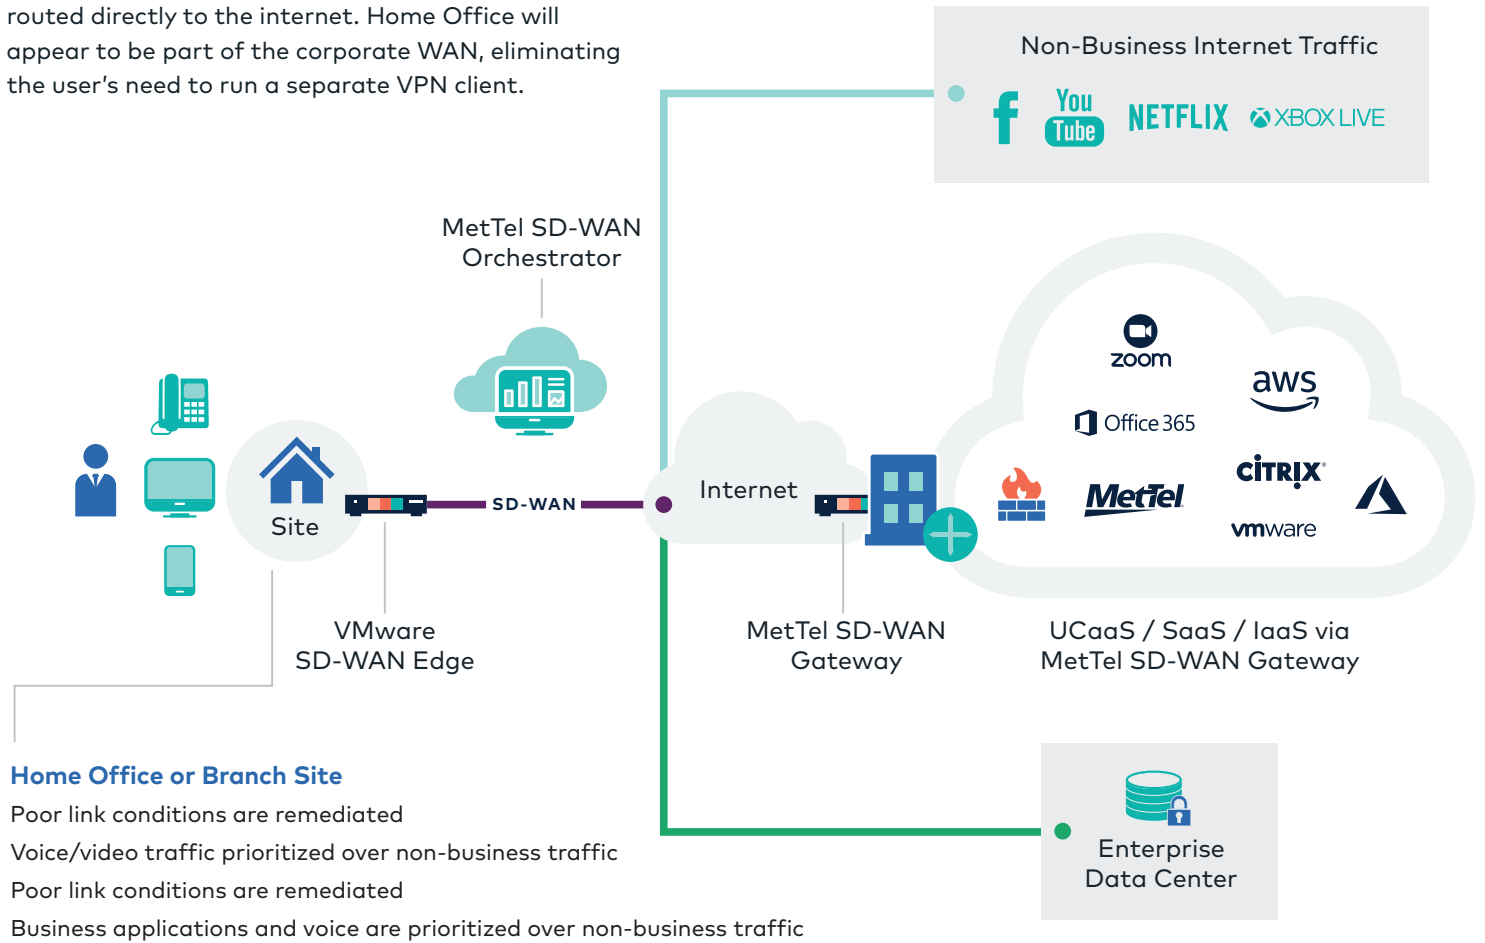

MetTel's Home Office product sits in your employees' homes behind a cable modem or between their modem and router to prioritize business-related traffic for their corporate devices. This solution also offers an always-on connection to internal applications and files, without the extra step of establishing VPN connection on a daily basis.

#### ■ STREAMLINE MANAGEMENT

Get one holistic network, no matter where your remote users live. Get the same granular visibility into their network and applications as your office employees.

### Features

- Even on single links, MetTel SD-WAN Dynamic Multipath Optimization (DMPO) can optimize user traffic for a better experience. This optimization is becoming more critical as home user ISP networks are becoming more congested.
- VPN and voice are automatically prioritized
- Accommodates multiple wired/wireless broadband links providing bandwidth aggregation and traffic load sharing
- Business applications are automatically available with high priority and security
- Simplified deployment and management of the new locations
- Professional installation is available using MetTel's Total Care

# MetTel SD-WAN Home Office

SD-WAN prioritizes business applications by introducing quality of service (QoS) while non-business traffic is routed directly to the internet. Home Office will appear to be part of the corporate WAN, eliminating the user's need to run a separate VPN client.